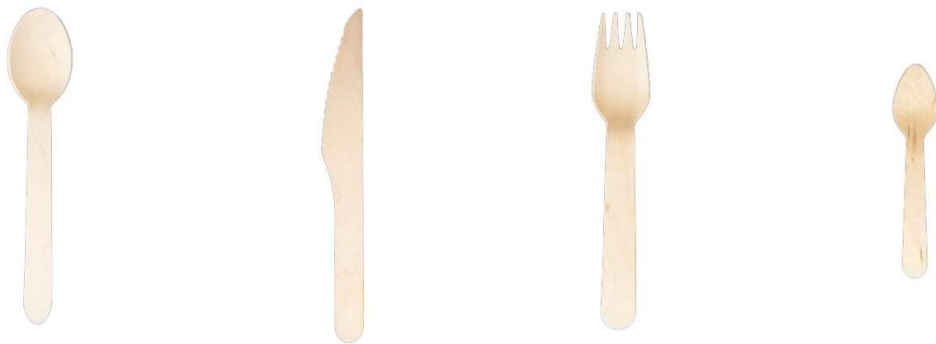

Code	WD-SPN	WD-KNF	WD-FRK	WD-ICSPN
Item	BIRCH WOOD SPOON	BIRCH WOOD KNIFE	BIRCH WOOD FORK	BIRCH WOOD ICE CREAM SPOON
Size	16 cm	16 cm	16 cm	9 cm
Packing	2000 pcs	2000 pcs	2000 pcs	2000 pcs