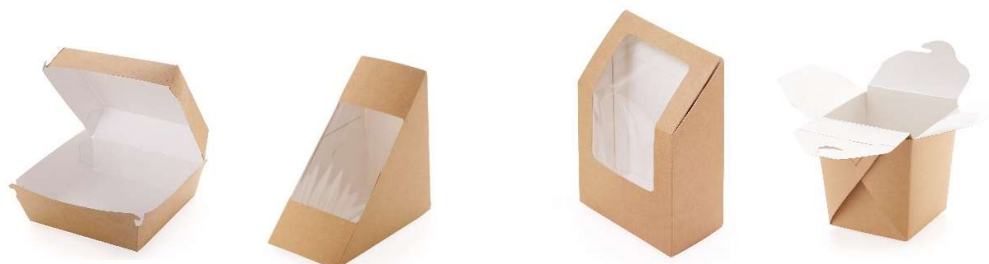

BROWN COLLECTION (KRAFT)

LIGHT BROWN KRAFT PAPER

Code	DE003	DE004	DE007	DE018B-NB700B
Item	Burger Box	Double Sandwich Wedge	Sandwich Roll Box	Noodle Box 460 ml
Size	125 X 125 X 70	130 x 130 x 70	90 x 50 x 130	80x80x105
Packing	150 pcs	500 pcs	500 pcs	420 pcs